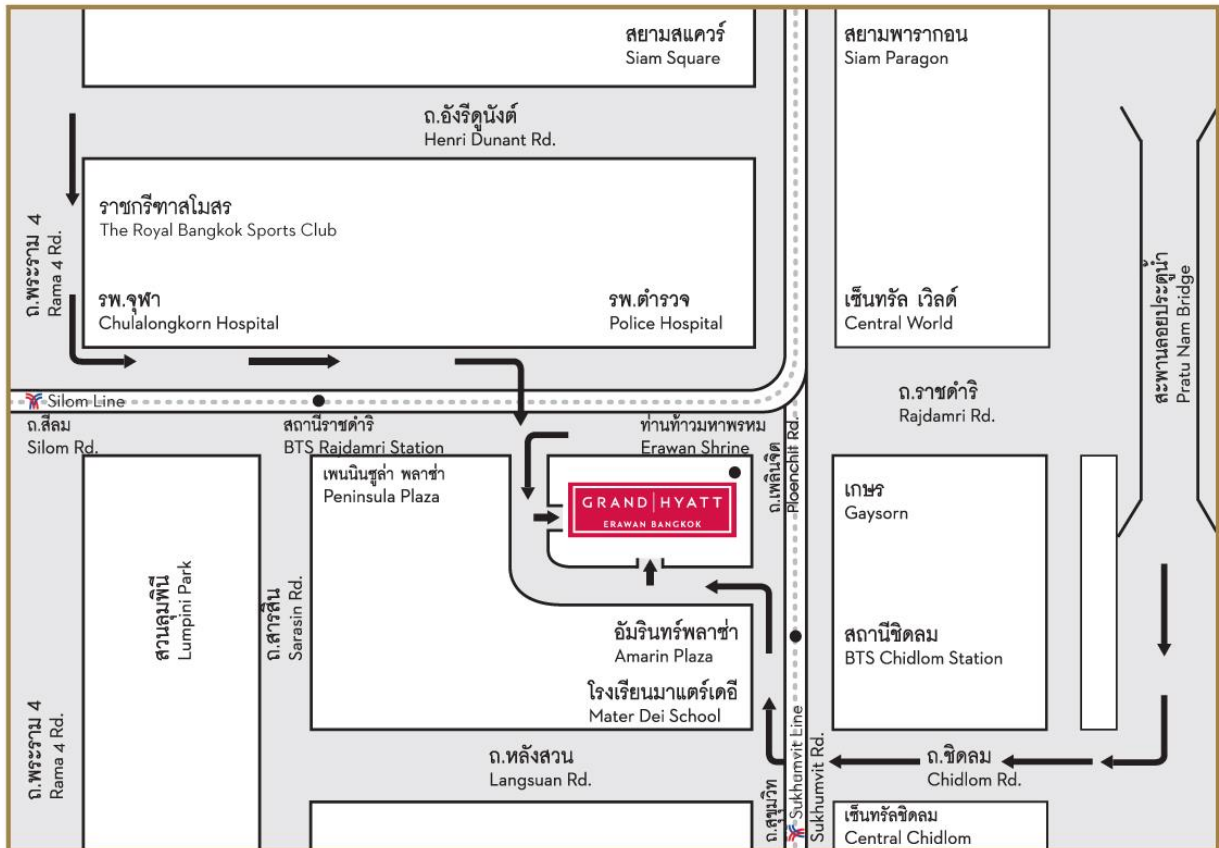

Location of the Grand Hyatt Erawan Bangkok

Venue

Grand Ballroom, Grand Hyatt Erawan Bangkok,
 No. 494 Ratchadamri Road, Lumpini, Pathumwan, Bangkok 10330 Thailand
 Tel: +66 2254 1234

Parking for Hotel Guests available at Hotel parking (B1 and B2)

Direction

By BTS Skytrain

- 1) Exit at Chit Lom Station use exit 6. From there, take the Skywalk that is connected directly to the Erawan Bangkok Mall adjacent to the hotel, walking distance approximately 5 minutes.
- 2) Exit at Ratchadamri use exit 4. From there, walk straight toward the hotel.

By Car:

Drive on the left-hand side of Ploenchit Road heading to Ratchaprasong intersection, turn left to parking lot between Amarin Plaza Building or turn to parking lot on Ratchadamri Road side